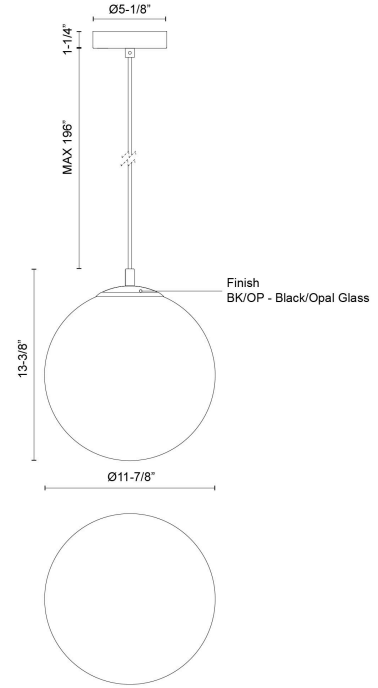

Marco 12-in (196-in Wire) Pendant

Model	Color Temperature	Wattage	Voltage	Total Lumens	Delivered Lumens	Dimmer Support (Optional, Not Included)
PD43612-5CCT-UNV PD43612-BK/OP-5CCT-UNV	5CCT,2700K,3000K,3500K,4000K,5000K	15W	120-277V	1225lm	740lm*	TRIAC/ELV

SPECIFICATION DETAILS

Fixture Dimensions	D11-7/8" x H13-3/8"
Canopy Dimensions	D5-1/8" x H1-1/4"
Minimum Hang Height	18"
Location	Dry
Diffuser Details	Frosted Acrylic Diffuser
Dimming Range	100% - 10%
Illumination Direction	Omni-directional
Light Source/Life	LED (50,000 hours) 90CRI
Material	Steel, Glass
Sloped Ceiling Adaptable	Yes
Shade Details	Opal Glass Shade
Wire Length	196"
Wire Style	Black Wire
Compliance	ETL Certified: Yes CEC Title 24: Yes