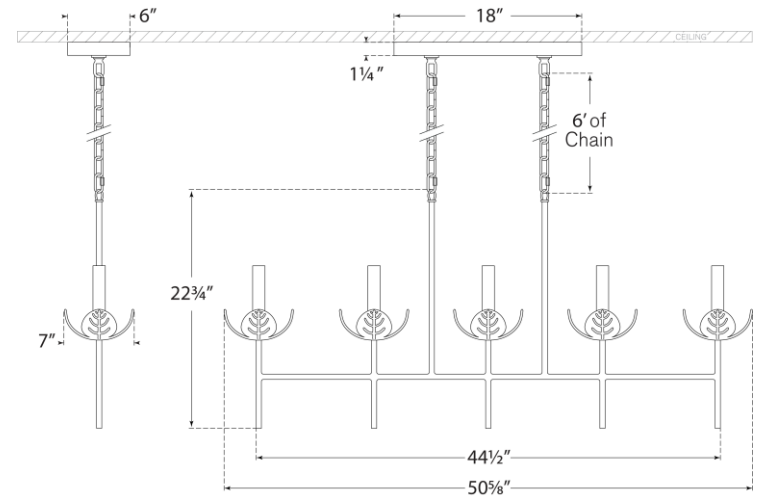

## Illana Large Linear Chandelier

Item # JN 5630PW-L

Designer: Julie Neill

Height: 22.75"

Width: 50.5" x 7"

Canopy: 6" x 18" Rectangle

Finishes: AGL, BSL, PW

Shade Treatments: N/A, L

Shade Details: 4" x 5.5" x 6"

Socket: 5 - E12 Candelabra

Wattage: 5 - 60 C11

Weight: 20 Pounds

Side View

Front View