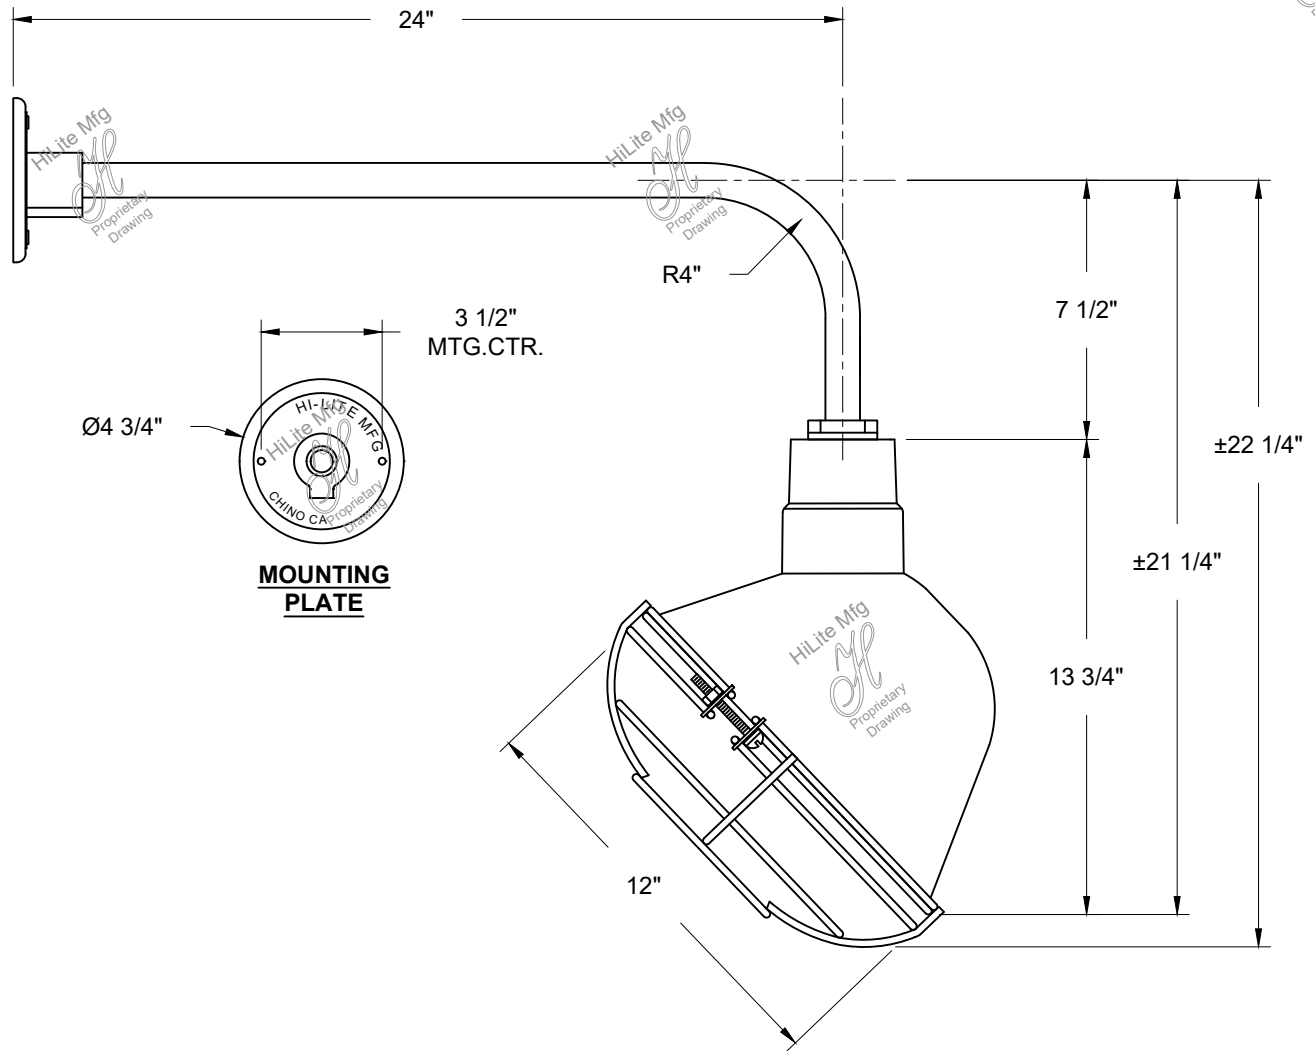

HiLite Mfg
 Proprietary
 Drawing

HiLite Mfg
 Proprietary
 Drawing

HiLite Mfg
 Proprietary
 Drawing

HiLite Mfg
 Proprietary
 Drawing

WET LOCATION

Item Number	Wattage	Voltage
H-QSN18112-SA/QSNB-13/QSNWGR-12"	200W	120V

Finish
 91-Black, 93-White, 96-Galvanized,
 145-Oil Rubbed Bronze

Mounting
 Wall Mount

Lamp/Socket
 1-Medium Base INC

***Confidential and Proprietary. The information contained on this page is the sole property of Hi-Lite Mfg. Co., Inc. Any reproduction, redistribution, or use to profit from in part or as a whole without prior written authorization of Hi-Lite Mfg. Co., Inc. is unlawful, against trade laws and will be prosecuted to the fullest extent.